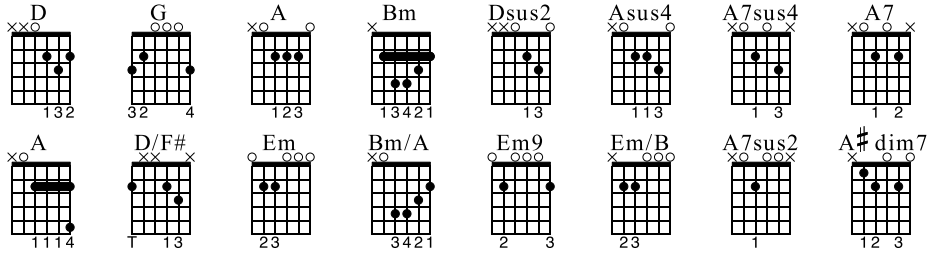

ACCEPTED IN THE BELOVED

Steven Prince

Music by Steven Prince

Standard tuning

♩ = 82

Musical notation for measures 1-2. Chords: D, G, A, Bm, A.

mf
let ring

TAB: 2 3 2 3 3 0 0 0 2 0 2 3 4 4 2 2

Musical notation for measures 3-5. Chords: G, A, Dsus2, Asus4, A, D, G.

let ring

TAB: 0 0 0 2 2 2 3 0 2 3 3 2 2 2 2 3 2 3 2 3 3 0 0 0

Musical notation for measures 6-8. Chords: A, Bm, A, G, A7sus4, A7A7sus4, Dsus2.

Da Coda

1.

let ring

TAB: 2 0 2 3 2 0 0 0 3 2 3 3 0 3 2 0 2 0 2 3 0 3 2 0

2.
Dsus2

G A Bm

let ring

TAB

G D/F# Em A G A

let ring

TAB

D.C. al Coda

Bm Bm/A Em9 Em/B A7sus4 A7sus2 A7

let ring

TAB

♩ = 65