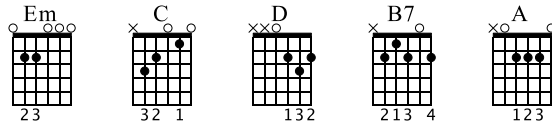

# FIESTA

Tommy Emmanuel  
from the 'Determination' album

Standard tuning

♩ = 250

1

Em Em C

*mf*

S-Gt

23

C C B7 B7

TAB: 12-14-15-12-14, 15-12-14-15, 14-15-17-14-15, 17-14-15-17

27

C C B7 B7

TAB: 19-20, 17-19, 15-17, 14-12, 14-12